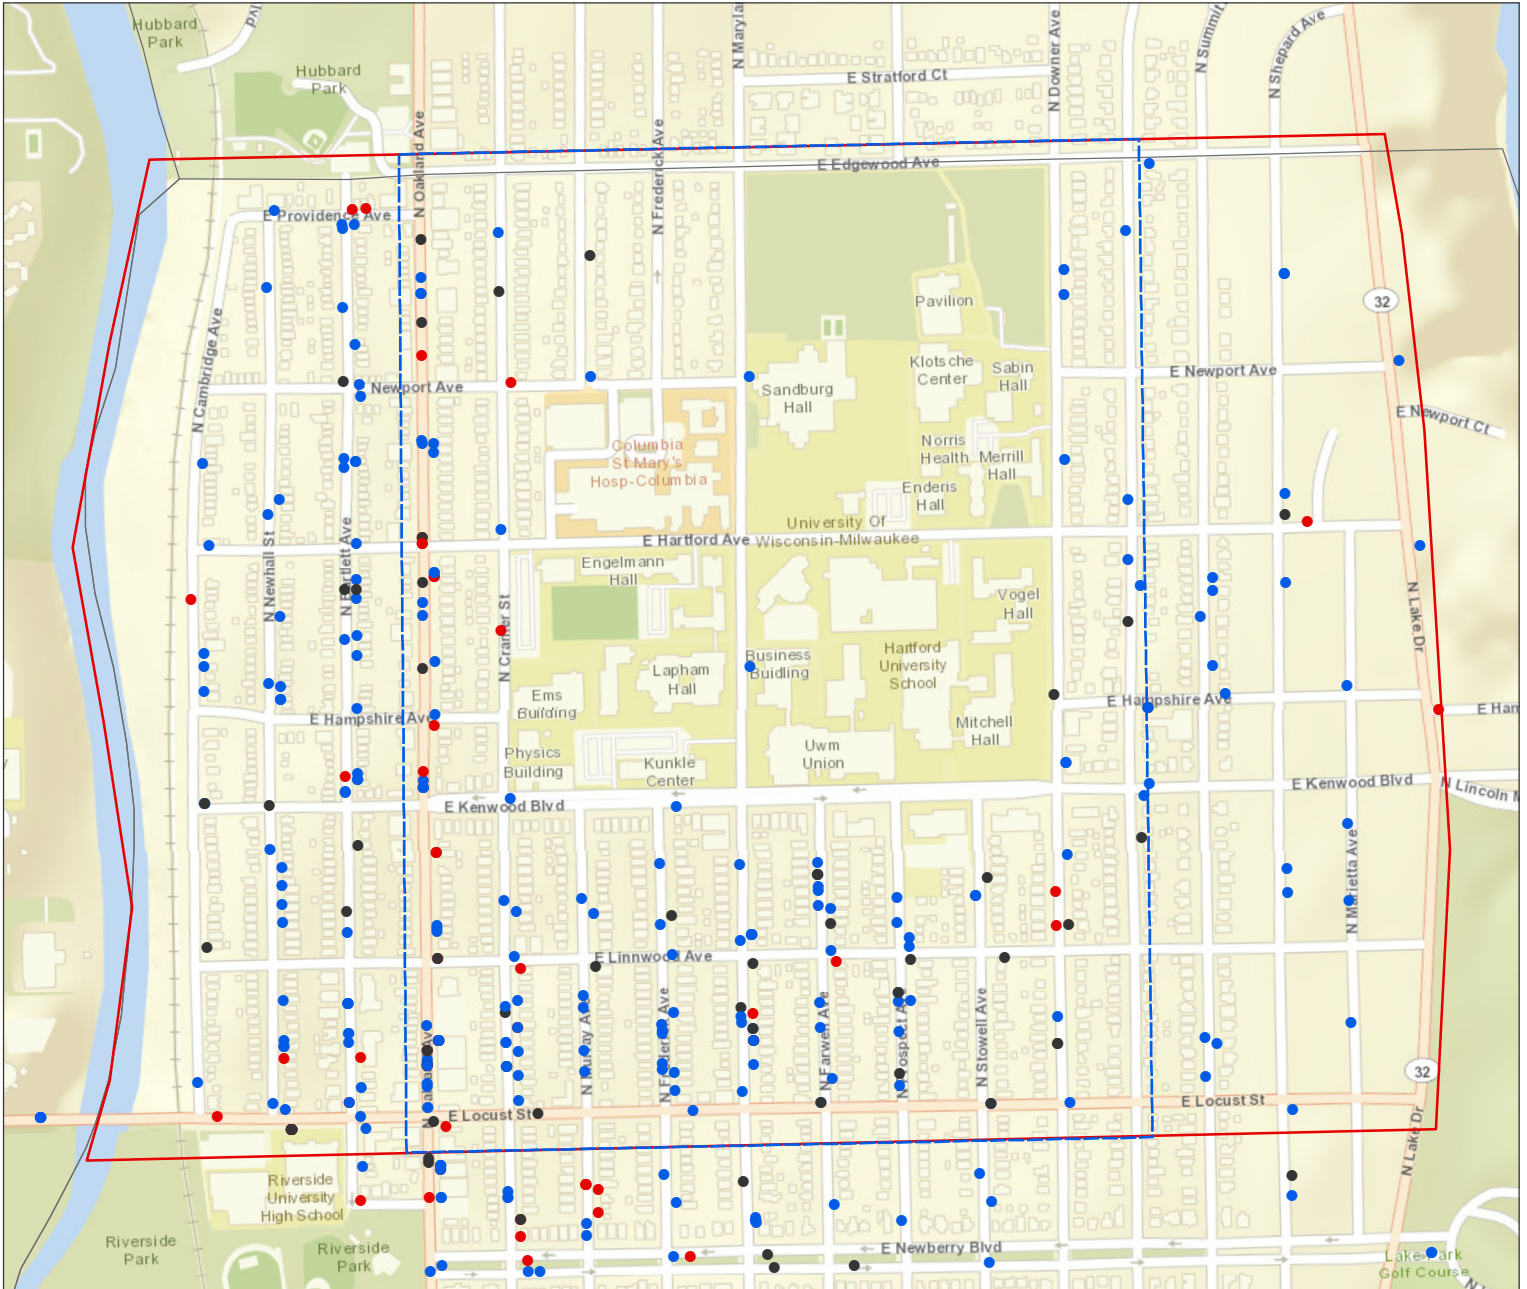

University of Wisconsin- Milwaukee Crime
 January 1st - October 15th, 2015

Crime Category

- Violent Crime
- Property Crime
- Other Crime

- Edgewood to Locust and Oakland to Hackett
- Edgewood to Locust and Cambridge to Lake Dr
- Police District

UWM Campus Area
Edgewood to Locust and Cambridge to Lake Dr

		January 1st - October 15th										
OFFENSE		2007	2008	2009	2010	2011	2012	2013	2014	2015	14-15	07-15
Part I Crime	HOMICIDE	0	0	0	0	0	0	0	0	0	N/C	N/C
	RAPE	0	1	5	4	0	3	11	5	3	-40%	N/C
	ROBBERY	25	17	16	19	19	25	14	34	23	-32%	-8%
	AGG ASSAULT	17	8	9	7	12	8	9	12	12	0%	-29%
	BURGLARY	52	46	44	50	35	50	72	39	73	87%	40%
	AUTO THEFT	41	39	19	21	24	18	36	26	57	119%	39%
	THEFT	303	211	201	192	148	129	113	106	86	-19%	-72%
	ARSON	0	0	0	0	1	4	3	0	0	N/C	N/C
Other	SIMPLE ASSAULT	16	13	10	8	9	7	8	6	18	200%	13%
	WEAPONS VIOLATION	2	2	1	1	4	2	0	5	5	0%	150%
	DAMAGE TO PROPERTY	143	87	95	78	77	65	39	37	30	-19%	-79%
	TOTAL CRIME	599	424	400	380	329	311	305	270	307	14%	-49%
TOTAL PART I CRIME		438	322	294	293	239	237	258	222	254	14%	-42%

UWM Campus Area
Edgewood to Locust and Oakland to Hackett

		January 1st - October 15th										
OFFENSE		2007	2008	2009	2010	2011	2012	2013	2014	2015	14-15	07-15
Part I Crime	HOMICIDE	0	0	0	0	0	0	0	0	0	N/C	N/C
	RAPE	0	1	3	4	0	1	8	5	1	-80%	N/C
	ROBBERY	20	16	11	13	13	21	10	26	16	-38%	-20%
	AGG ASSAULT	11	5	6	6	8	5	7	8	7	-13%	-36%
	BURGLARY	30	26	32	29	23	31	44	30	39	30%	30%
	AUTO THEFT	32	29	13	9	9	10	18	12	35	192%	9%
	THEFT	193	137	141	130	97	88	71	73	46	-37%	-76%
	ARSON	0	0	0	0	0	4	2	0	0	N/C	N/C
Other	SIMPLE ASSAULT	14	9	7	5	5	4	5	3	12	300%	-14%
	WEAPONS VIOLATION	1	1	0	0	3	1	0	1	4	300%	300%
	DAMAGE PROPERTY	86	66	59	59	59	49	29	26	22	-15%	-74%
	TOTAL CRIME	387	290	272	255	217	214	194	184	182	-1%	-53%
TOTAL PART I CRIME		286	214	206	191	150	160	160	154	144	-6%	-50%